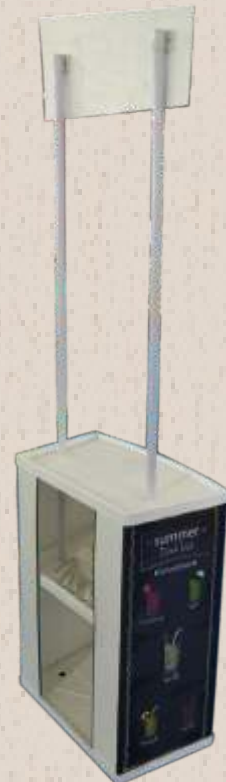

Promo Flag Banner Stand

Door Frame Standee 2x5 Ft

Door Frame Standee 3x6 Ft

Promotion Stands

3x6 ft Double side Roll-up Stand

3x6 ft L- Banner Stand

3x6 ft X- Banner Stand

3x6 ft V- Banner Stand

Promotion Stands

5 Ft Wooden Easel Stand

3x3 Ft Tripod Easel stand

A-4 Zig Zag Brochure stand

A-4 Acrylic brochure stand

Promotion Stands

Neti brochure stand

10x10 ft Adjustable Backdrop

8x8 ft Adjustable Backdrop

A3 / A4 Poster Stand

POP UP Backdrop Displays

POP UP Backdrop Displays
Available Size
3X3 mtrs (Streght)
3X3 mtrs (Curve)

POP UP Backdrop Displays supported with Aluminum pop up stand, is highly lightweight & portable. It is also extremely easy to setup and collapse. The backdrop is full color printed with custom artwork and highly brand-able. The Pop-up backdrop display is very sturdy, and is available in straight and curved frames. It is best for trade shows, exhibitions and outdoor marketing activities.

Promotion Table

**Promotion Table
Available Size
3'X6' / 2'X6'**

Promo Table is lightweight, cost-efficient promotional display counter with can be used for indoor and outdoor promotional activities, exhibitions and trade shows. The Promo table are printed on high quality laminated eco solvent vinyl for best performance. It is also ideal for displaying products at supermarkets and shopping centers. Highly portable and easy to set up.